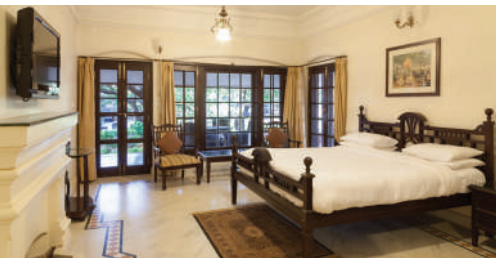

FOOD AND BEVERAGE

In-house Restaurant - Serves vegetarian continental, Indian and Chinese cuisine.

Garden Restaurant - Serves barbecue dishes.